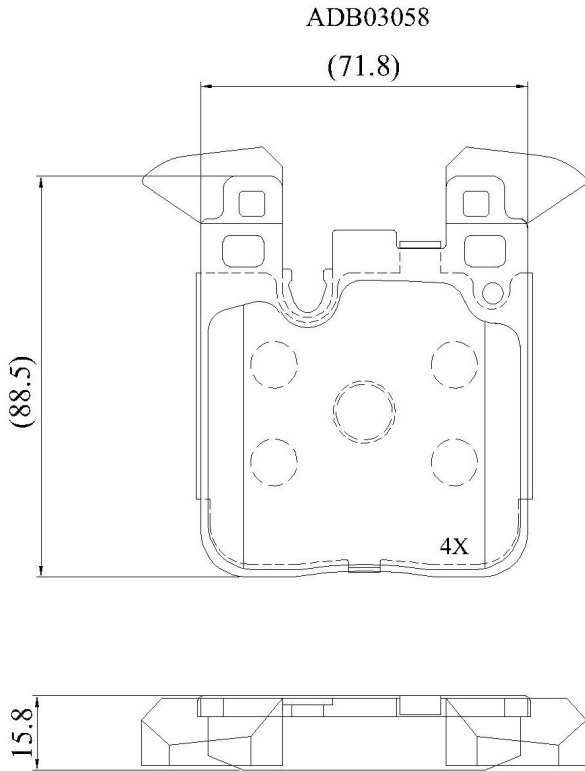

Make: BMW

Model: 435i

Part Number: ADB03058

Vehicle Manufacturing/Engine:

Specifications

Fitting Position	:	Rear
Model Date	:	2014-2016

Or. Caliper	:	
WVA	:	
FMSI	:	D1656
Length	:	71.8
Width	:	88.5
Thickness	:	15.8