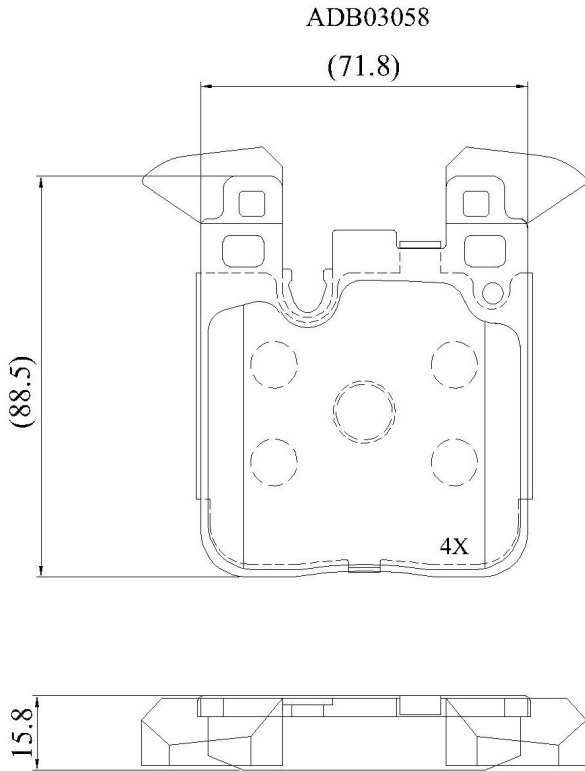

Make: BMW

Model: 440i Gran Coupe

Part Number: ADB03058

Vehicle Manufacturing/Engine:

Specifications

Fitting Position	:	Rear
Model Date	:	2017-2020

Or. Caliper	:	
WVA	:	
FMSI	:	D1656
Length	:	71.8
Width	:	88.5
Thickness	:	15.8