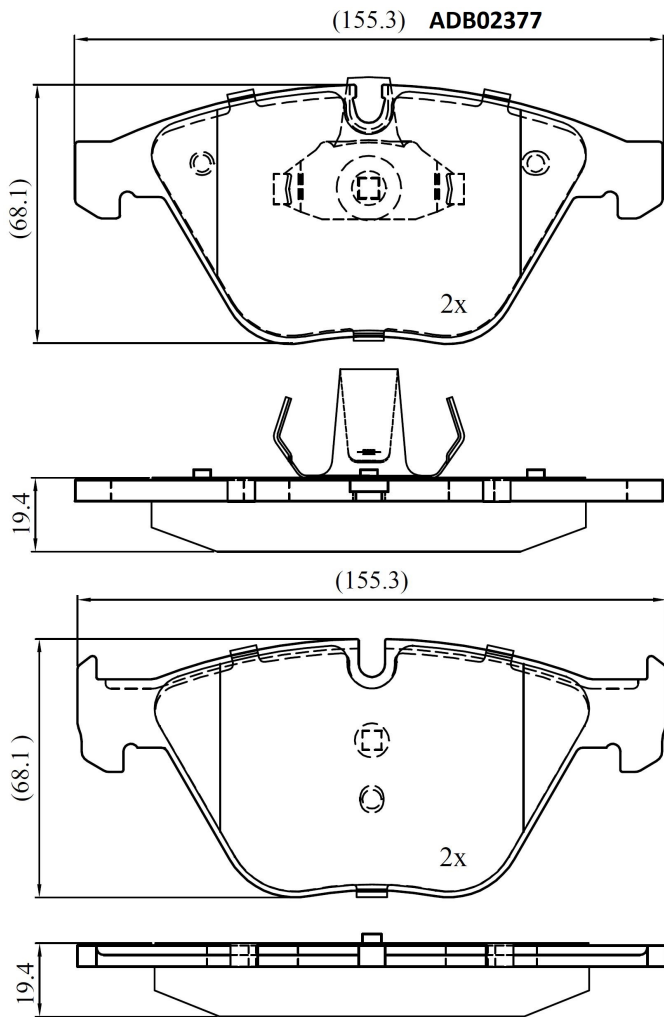

Make: BMW

Model: 5 Series

Part Number: ADB02377

Vehicle Manufacturing/Engine:

Specifications

Fitting Position	:	Front
Model Date	:	12/2004 - 3/2010
Or. Caliper	:	
WVA	:	23312, 23313
FMSI	:	
Length	:	155.3
Width	:	68.2
Thickness	:	19.4