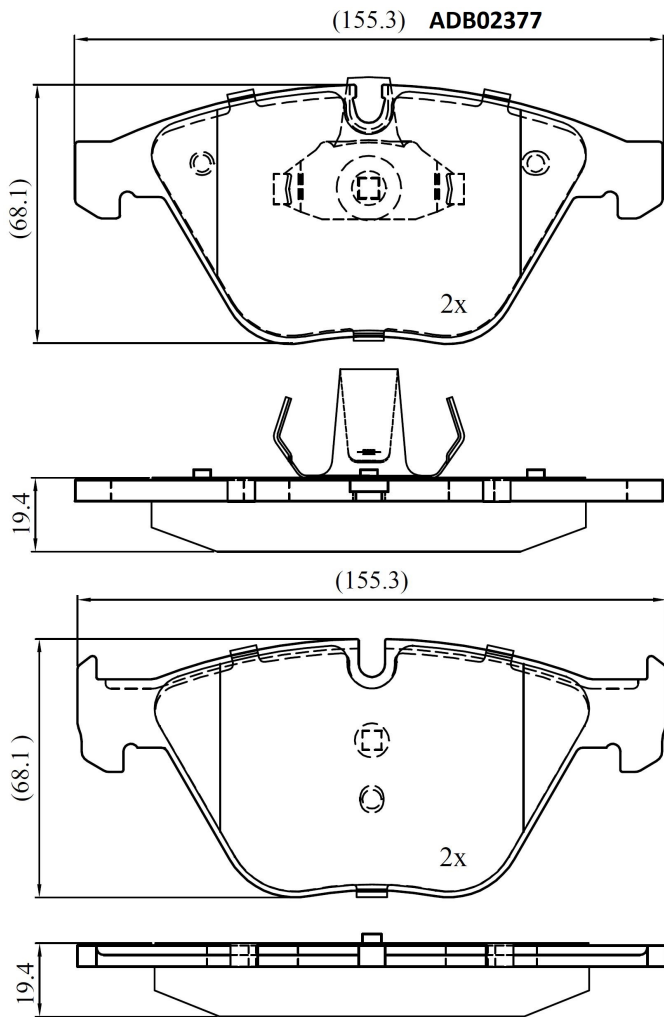

Make: BMW

Model: 5 Series

Part Number: ADB02377

Vehicle Manufacturing/Engine:

Specifications

Fitting Position	:	Front
Model Date	:	9/2004 - 2/2007
Or. Caliper	:	
WVA	:	23312, 23313
FMSI	:	
Length	:	155.3
Width	:	68.2
Thickness	:	19.4