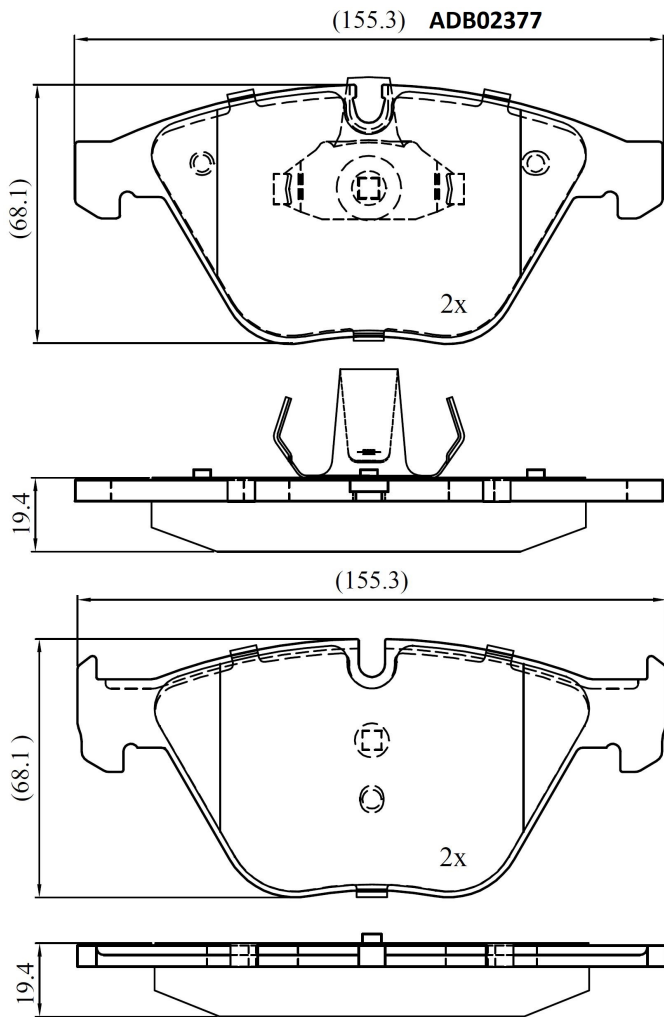

Make: BMW

Model: 5 Series

Part Number: ADB02377

Vehicle Manufacturing/Engine:

Specifications

| | | |
|-------------------------|---|-----------------|
| Fitting Position | : | Front |
| Model Date | : | 2/2005 - 2/2008 |
| Or. Caliper | : | |
| WVA | : | 23312, 23313 |
| FMSI | : | |
| Length | : | 155.3 |
| Width | : | 68.2 |
| Thickness | : | 19.4 |