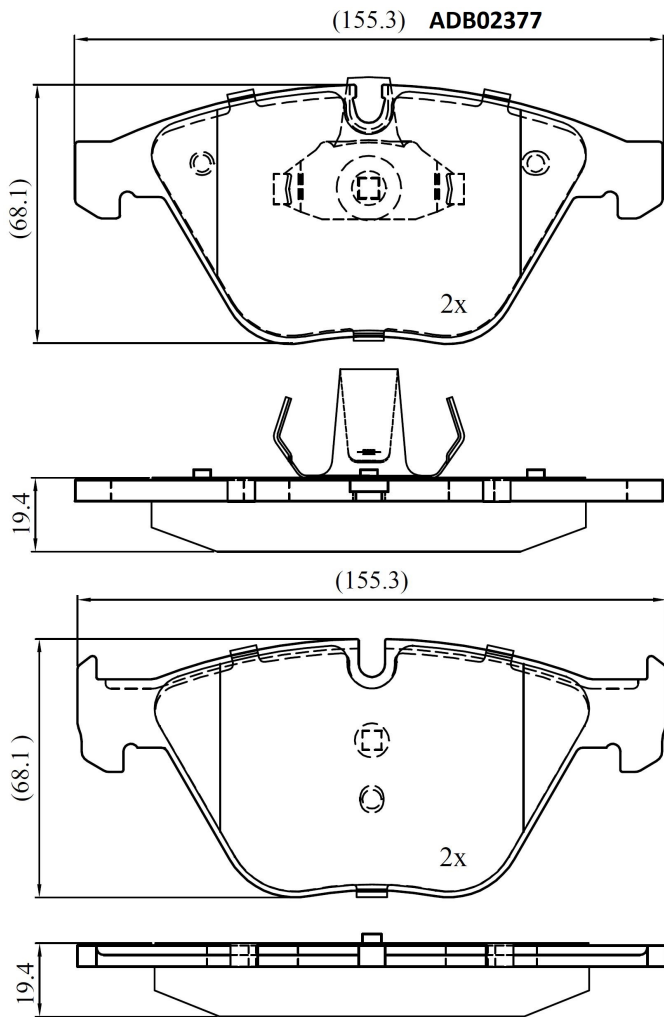

Make: BMW

Model: 5 Series

Part Number: ADB02377

Vehicle Manufacturing/Engine:

Specifications

Fitting Position	:	Front
Model Date	:	1/2007 - 3/2010
Or. Caliper	:	
WVA	:	23312, 23313
FMSI	:	
Length	:	155.3
Width	:	68.2
Thickness	:	19.4