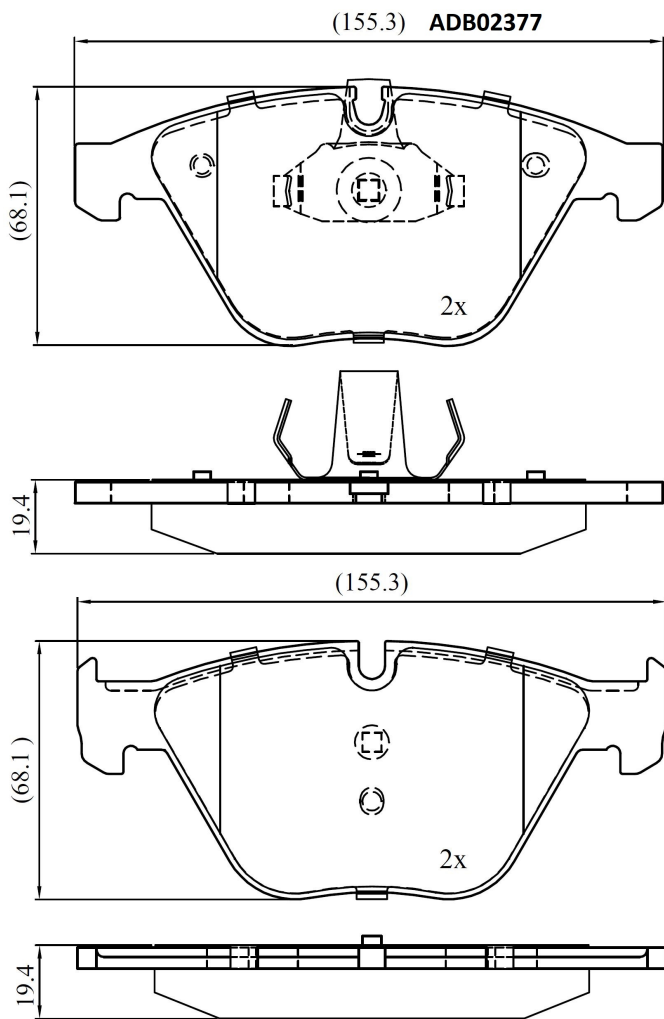

Make: BMW

Model: 5 Series

Part Number: ADB02377

Vehicle Manufacturing/Engine:

Specifications

| | | |
|-------------------------|---|-----------------|
| Fitting Position | : | Front |
| Model Date | : | 7/2005 - 3/2010 |
| Or. Caliper | : | |
| WVA | : | 23312, 23313 |
| FMSI | : | |
| Length | : | 155.3 |
| Width | : | 68.2 |
| Thickness | : | 19.4 |