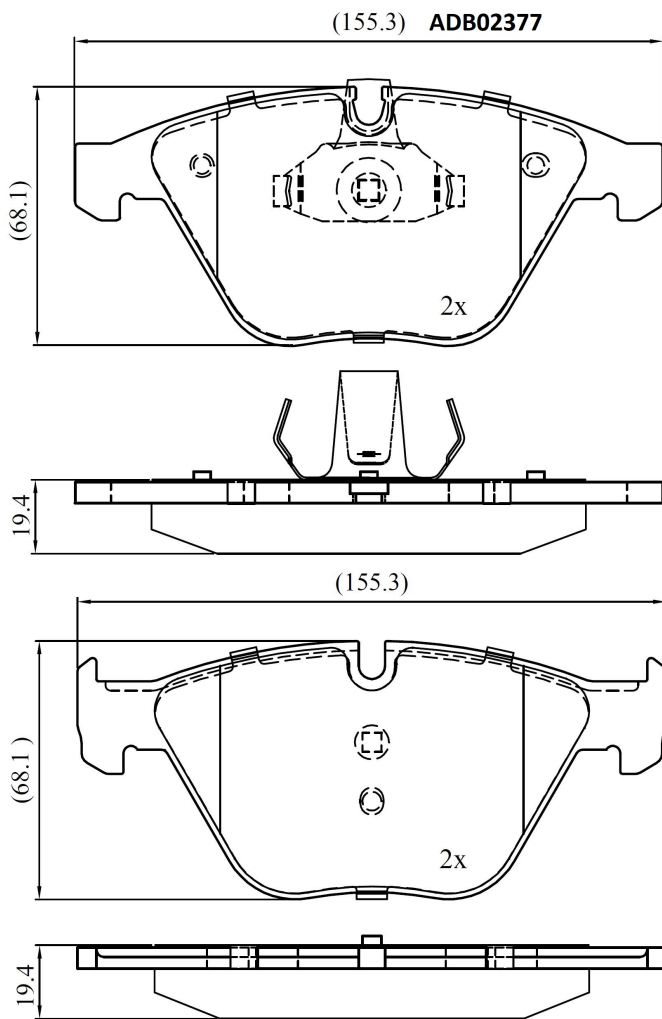

Make: BMW

Model: 5 Series

Part Number: ADB02377

Vehicle Manufacturing/Engine:

Specifications

Fitting Position	:	Front
Model Date	:	4/2006 - 3/2010
Or. Caliper	:	
WVA	:	23312, 23313
FMSI	:	
Length	:	155.3
Width	:	68.2
Thickness	:	19.4