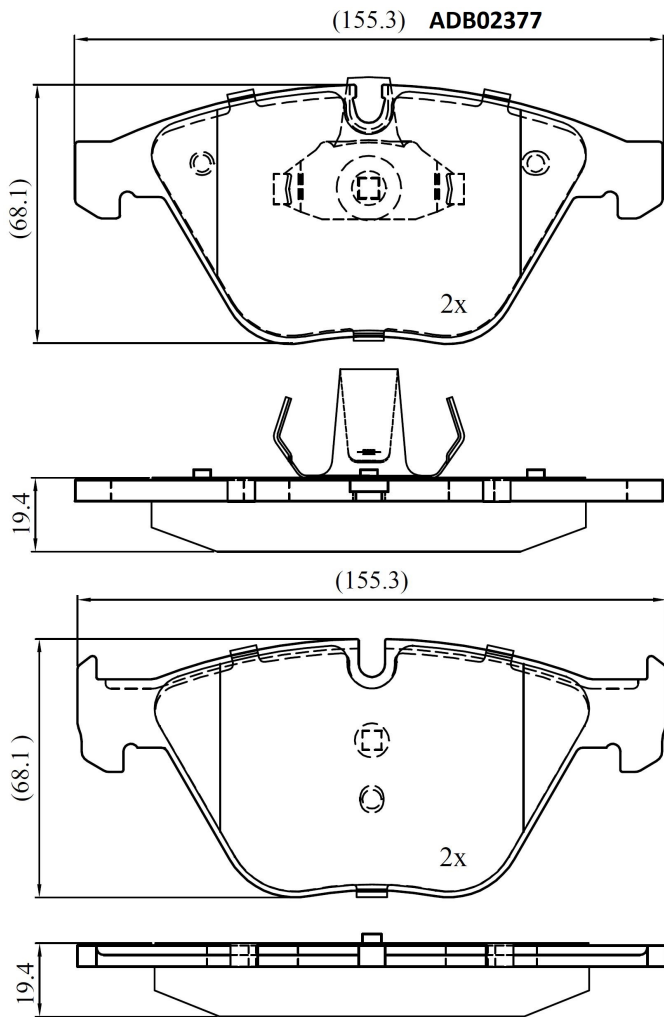

Make: BMW

Model: 5 Series

Part Number: ADB02377

Vehicle Manufacturing/Engine:

Specifications

Fitting Position	:	Front
Model Date	:	9/2006 - 12/2009
Or. Caliper	:	
WVA	:	23312, 23313
FMSI	:	
Length	:	155.3
Width	:	68.2
Thickness	:	19.4