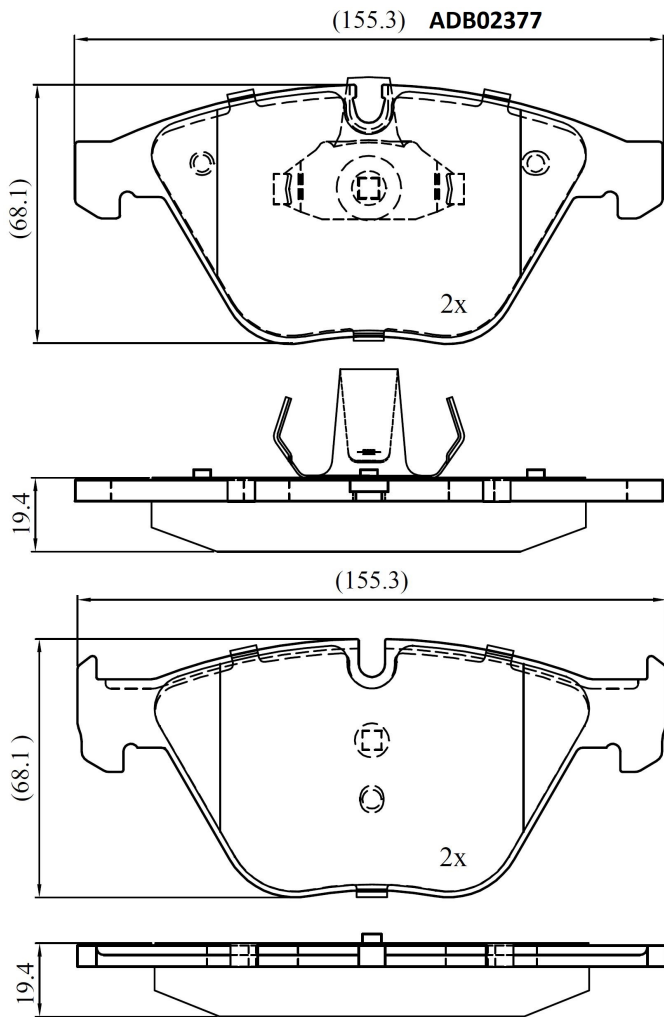

Make: BMW

Model: 5 Series

Part Number: ADB02377

Vehicle Manufacturing/Engine:

Specifications

Fitting Position	:	Front
Model Date	:	6/2004 - 3/2010
Or. Caliper	:	
WVA	:	23312, 23313
FMSI	:	
Length	:	155.3
Width	:	68.2
Thickness	:	19.4