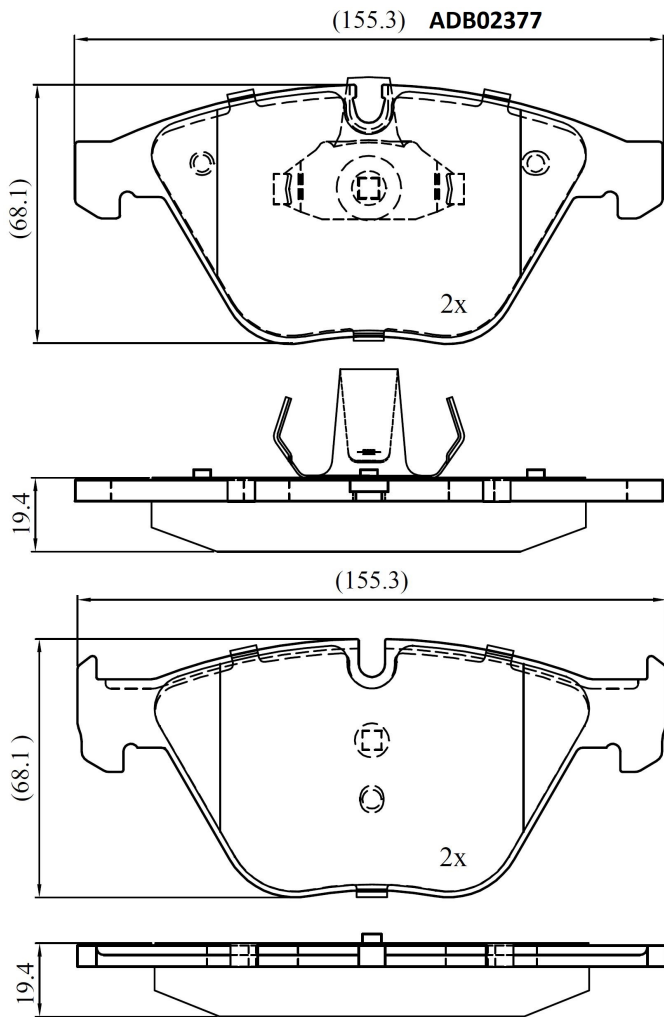

Make: BMW

Model: 5 Series

Part Number: ADB02377

Vehicle Manufacturing/Engine:

Specifications

Fitting Position	:	Front
Model Date	:	12/2001 - 9/2005
Or. Caliper	:	
WVA	:	23312, 23313
FMSI	:	
Length	:	155.3
Width	:	68.2
Thickness	:	19.4