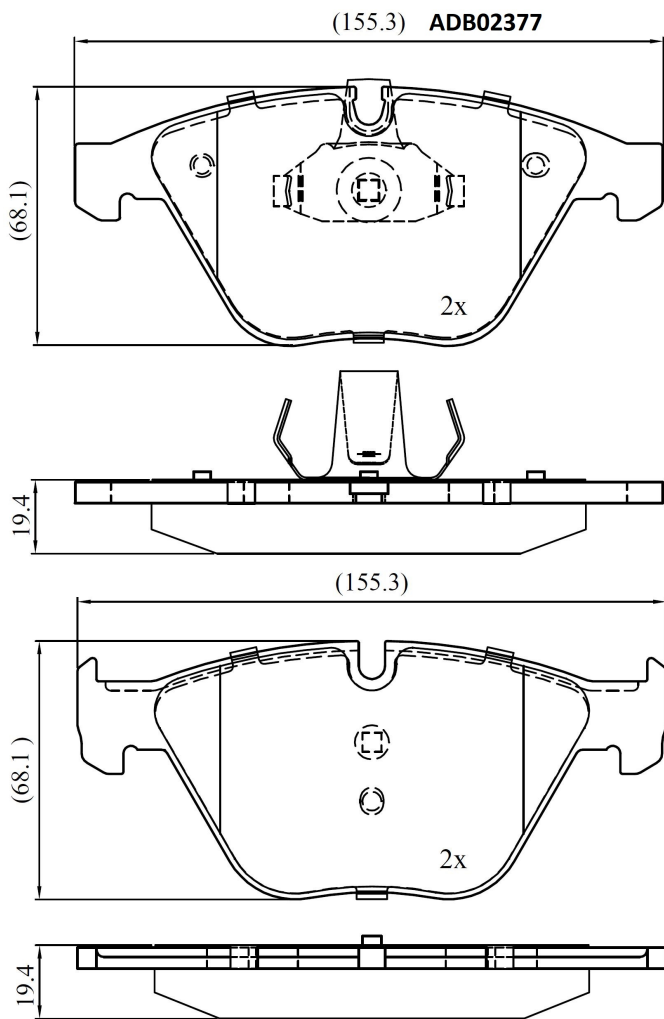

Make: BMW

Model: 5 Series

Part Number: ADB02377

Vehicle Manufacturing/Engine:

Specifications

Fitting Position	:	Front
Model Date	:	7/2003 - 3/2010
Or. Caliper	:	
WVA	:	23312, 23313
FMSI	:	
Length	:	155.3
Width	:	68.2
Thickness	:	19.4