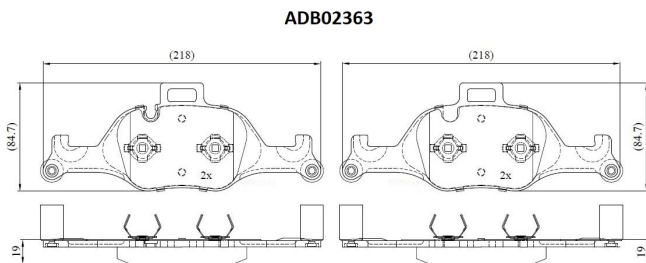

Make: BMW

Model: 5 Series

Part Number: ADB02363

Vehicle Manufacturing/Engine:

Specifications

Fitting Position	:	Front
Model Date	:	3/2017 >
Or. Caliper	:	
WVA	:	25900
FMSI	:	
Length	:	218

Width	:	84.7
Thickness	:	19