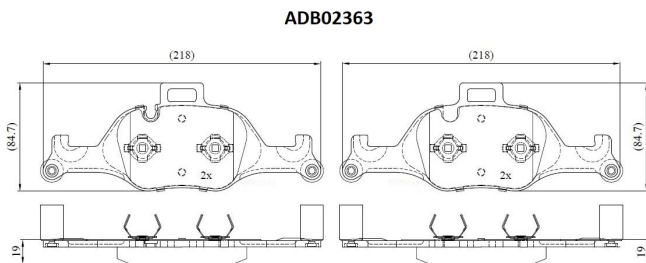

Make: BMW

Model: 5 Touring Series

Part Number: ADB02363

Vehicle Manufacturing/Engine:

Specifications

Fitting Position	:	Front
Model Date	:	7/2017 >
Or. Caliper	:	
WVA	:	25900
FMSI	:	
Length	:	218

Width	:	84.7
Thickness	:	19