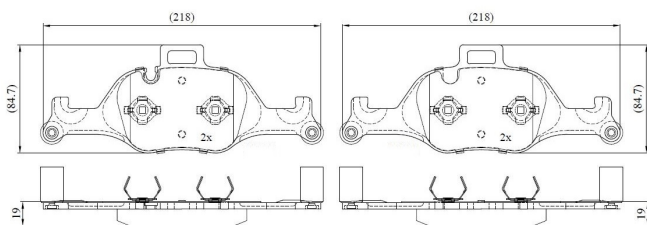

Make: BMW

Model: 5 Touring Series

Part Number: ADB02363

Vehicle Manufacturing/Engine:

ADB02363

Specifications

| | | |
|-------------------------|---|----------|
| Fitting Position | : | Front |
| Model Date | : | 3/2017 > |
| Or. Caliper | : | |
| WVA | : | 25900 |
| FMSI | : | |
| Length | : | 218 |

| | | |
|------------------|---|------|
| Width | : | 84.7 |
| Thickness | : | 19 |