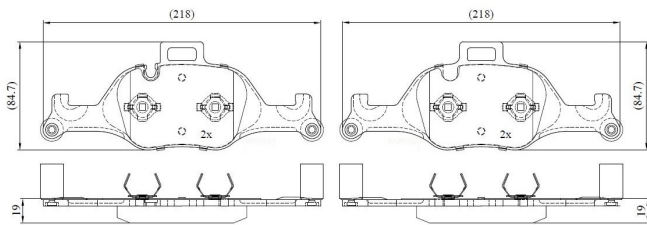

Make: BMW

Model: 5 Touring Series

Part Number: ADB02363

Vehicle Manufacturing/Engine:

ADB02363

Specifications

Fitting Position	:	Front
Model Date	:	3/2017 >
Or. Caliper	:	
WVA	:	25900
FMSI	:	
Length	:	218

Width	:	84.7
Thickness	:	19