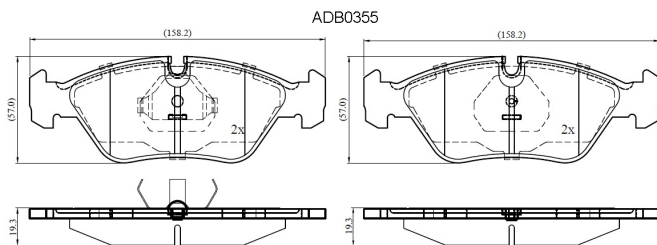

Make: BMW

Model: 518

Part Number: ADB0355

Vehicle Manufacturing/Engine:

Specifications

Fitting Position	:	Front
Model Date	:	04/81-12/87
Or. Caliper	:	Ate
WVA	:	20629
FMSI	:	
Length	:	158.2
Width	:	57

Thickness : 19.3