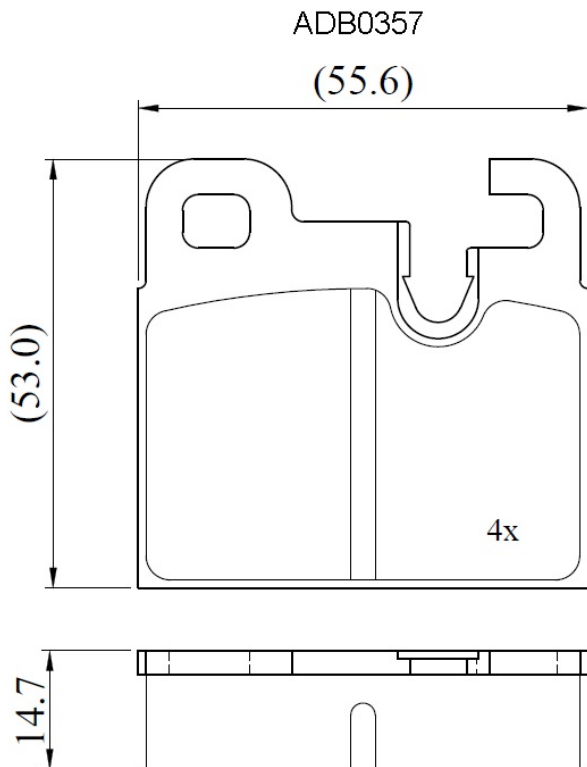

Make: BMW

Model: 518

Part Number: ADB0357

Vehicle Manufacturing/Engine:

Specifications

| | | |
|-------------------------|---|-------------|
| Fitting Position | : | Rear |
| Model Date | : | 04/81-12/87 |
| Or. Caliper | : | Ate |
| WVA | : | 20436 |
| FMSI | : | |
| Length | : | 55.6 |
| Width | : | 53 |
| Thickness | : | 14.7 |