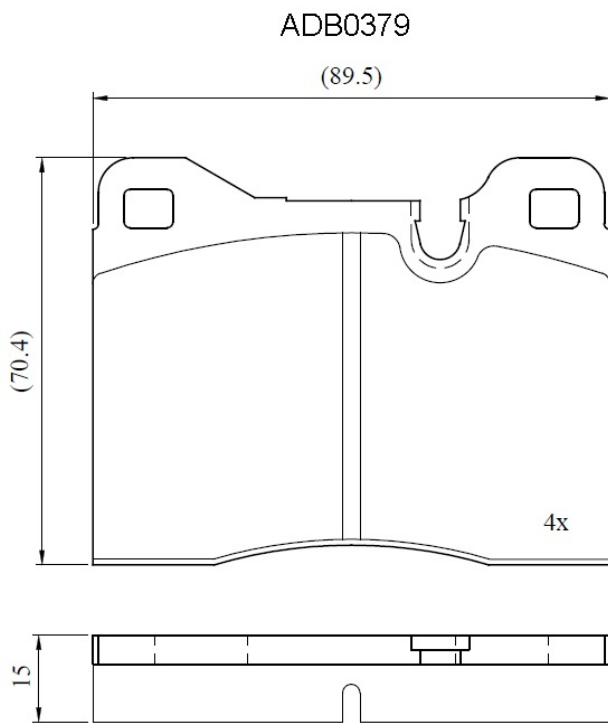

Make: BMW

Model: 518

Part Number: ADB0379

Vehicle Manufacturing/Engine:

Specifications

Fitting Position	:	Front
Model Date	:	06/74-09/76
Or. Caliper	:	Ate
WVA	:	20437
FMSI	:	
Length	:	89.5
Width	:	70.4
Thickness	:	15