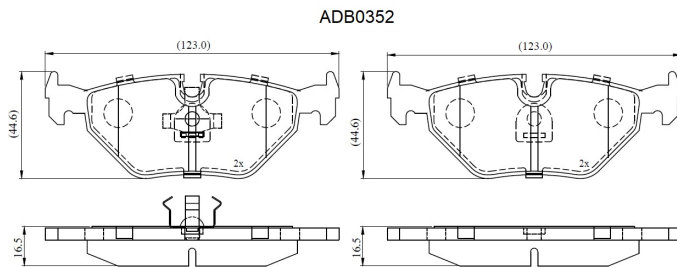

Make: BMW

Model: 520i, 520i Touring

Part Number: ADB0352

Vehicle Manufacturing/Engine:

Specifications

Fitting Position	:	Rear
Model Date	:	01/88-01/95
Or. Caliper	:	Ate
WVA	:	20996
FMSI	:	
Length	:	123
Width	:	44.6

Thickness

:

16.5