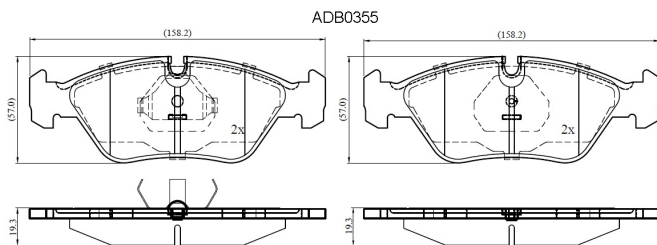

Make: BMW

Model: 520i

Part Number: ADB0355

Vehicle Manufacturing/Engine:

Specifications

Fitting Position	:	Front
Model Date	:	08/85-01/88
Or. Caliper	:	Ate
WVA	:	20629
FMSI	:	
Length	:	158.2
Width	:	57

Thickness : 19.3