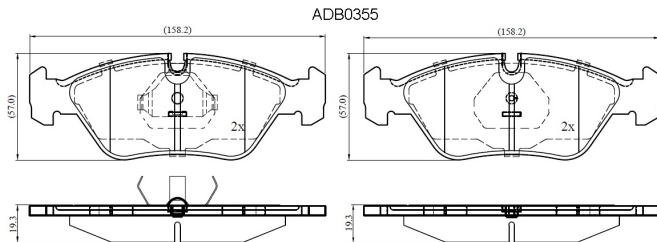

Make: BMW

Model: 520i

Part Number: ADB0355

Vehicle Manufacturing/Engine:

Specifications

Fitting Position	:	Front
Model Date	:	08/81-01/88
Or. Caliper	:	Ate
WVA	:	20629
FMSI	:	
Length	:	158.2
Width	:	57

Thickness : 19.3