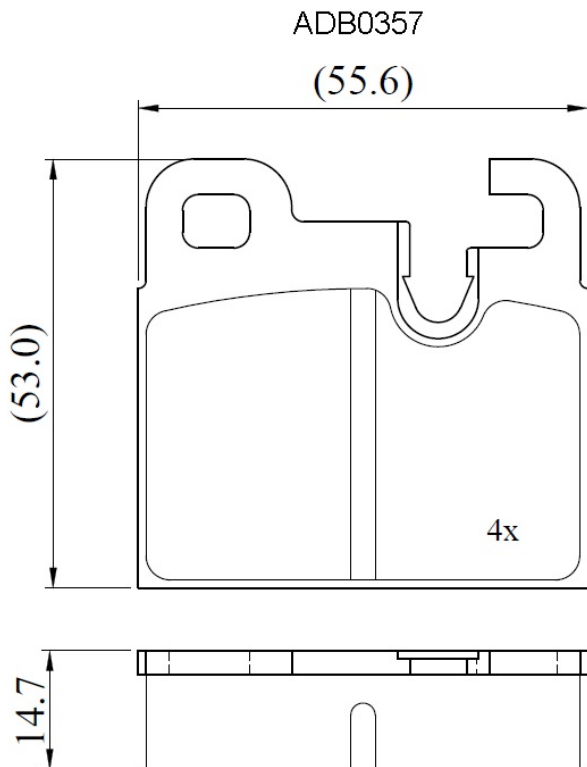

Make: BMW

Model: 520i

Part Number: ADB0357

Vehicle Manufacturing/Engine:

Specifications

Fitting Position	:	Rear
Model Date	:	08/85-01/88
Or. Caliper	:	Ate
WVA	:	20436
FMSI	:	
Length	:	55.6
Width	:	53
Thickness	:	14.7