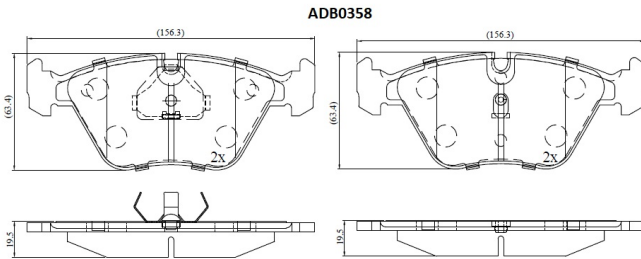

Make: BMW

Model: 524 TD, TDS, Touring

Part Number: ADB0358

Vehicle Manufacturing/Engine:

Specifications

Fitting Position	:	Front
Model Date	:	01/88-01/95
Or. Caliper	:	Ate
WVA	:	20968
FMSI	:	
Length	:	156.3
Width	:	63.4

Thickness

:

19.5