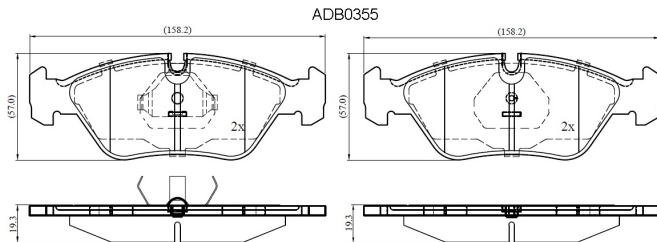

Make: BMW

Model: 524 TD, TDS

Part Number: ADB0355

Vehicle Manufacturing/Engine:

Specifications

Fitting Position	:	Front
Model Date	:	08/84-01/88
Or. Caliper	:	Ate
WVA	:	20629
FMSI	:	
Length	:	158.2
Width	:	57

Thickness : 19.3