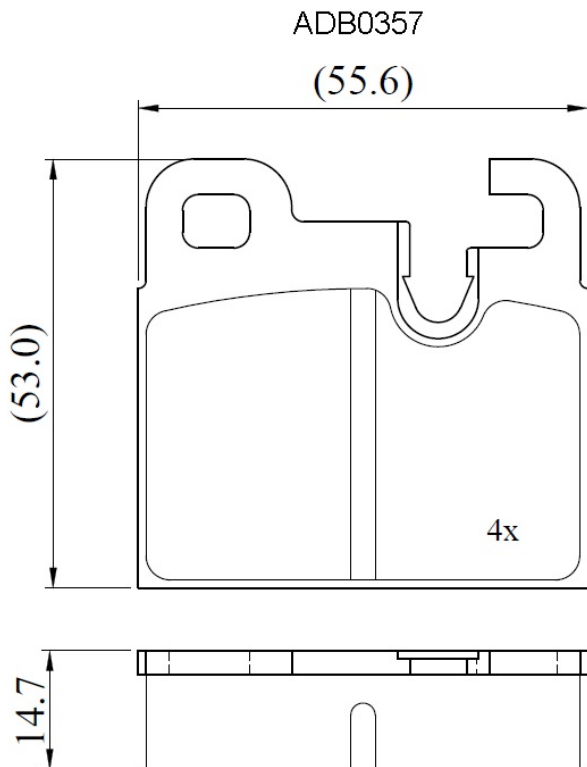

Make: BMW

Model: 524 TD, TDS

Part Number: ADB0357

Vehicle Manufacturing/Engine:

Specifications

Fitting Position	:	Rear
Model Date	:	07/83-01/88
Or. Caliper	:	Ate
WVA	:	20436
FMSI	:	
Length	:	55.6
Width	:	53
Thickness	:	14.7