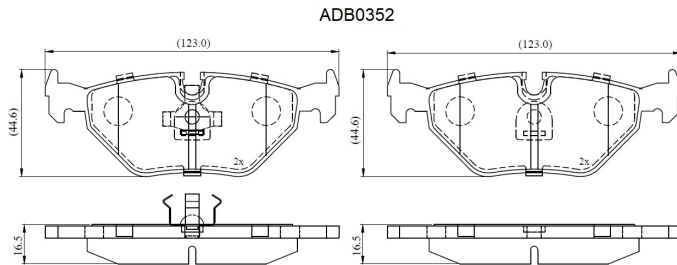

Make: BMW

Model: 525 TD, 525 TDS, Touring

Part Number: ADB0352

Vehicle Manufacturing/Engine:

Specifications

Fitting Position	:	Rear
Model Date	:	01/88-01/95
Or. Caliper	:	Ate
WVA	:	20996
FMSI	:	
Length	:	123
Width	:	44.6

Thickness

:

16.5