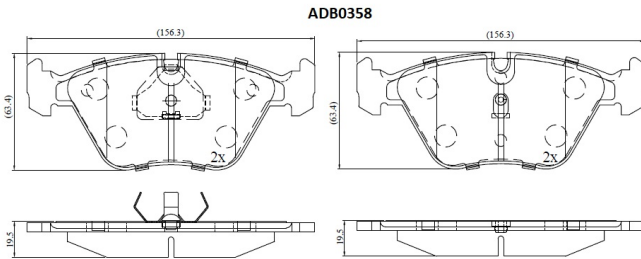

Make: BMW

Model: 525 TD, 525 TDS, Touring

Part Number: ADB0358

Vehicle Manufacturing/Engine:

Specifications

Fitting Position	:	Front
Model Date	:	01/88-01/95
Or. Caliper	:	Ate
WVA	:	20968
FMSI	:	
Length	:	156.3
Width	:	63.4

Thickness

:

19.5