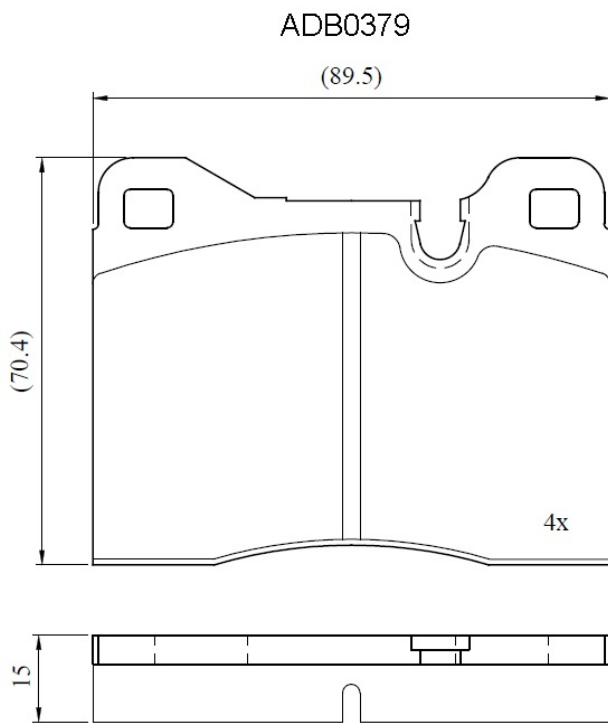

Make: BMW

Model: 528

Part Number: ADB0379

Vehicle Manufacturing/Engine:

Specifications

Fitting Position	:	Front
Model Date	:	09/76-07/77
Or. Caliper	:	Ate
WVA	:	20437
FMSI	:	
Length	:	89.5
Width	:	70.4
Thickness	:	15