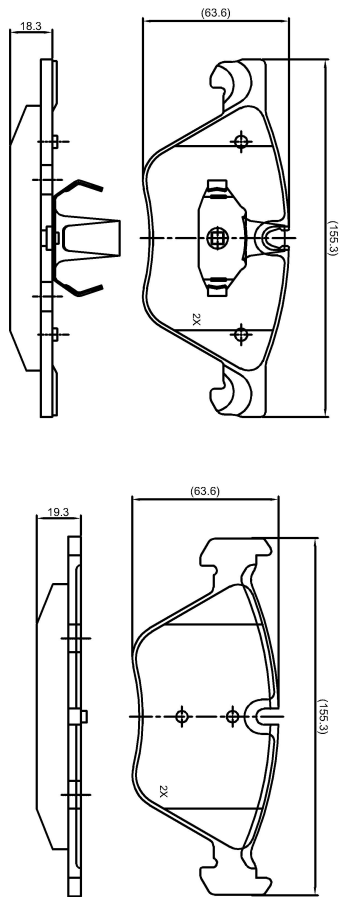

Make: BMW

Model: 528i xDrive

Part Number: ADB03392

Vehicle Manufacturing/Engine:

ADB03392

Specifications

Fitting Position	:	Front
Model Date	:	2012-2016
Or. Caliper	:	
WVA	:	
FMSI	:	D1504
Length	:	155.3/154.8
Width	:	63.6
Thickness	:	18.4/18.3