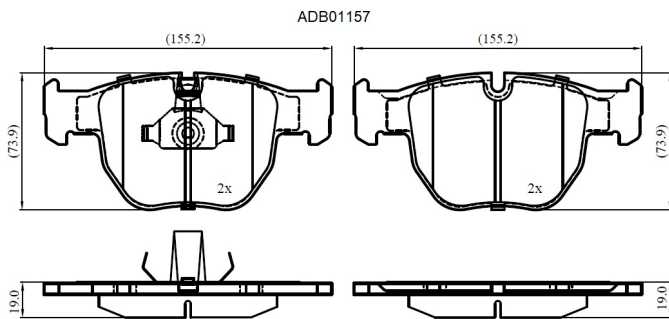

Make: BMW

Model: 530d

Part Number: ADB01157

Vehicle Manufacturing/Engine:

Specifications

Fitting Position	:	Front
Model Date	:	09/00->06/03
Or. Caliper	:	Ate
WVA	:	21486/21642
FMSI	:	
Length	:	155.2

Width	:	73.9
Thickness	:	19