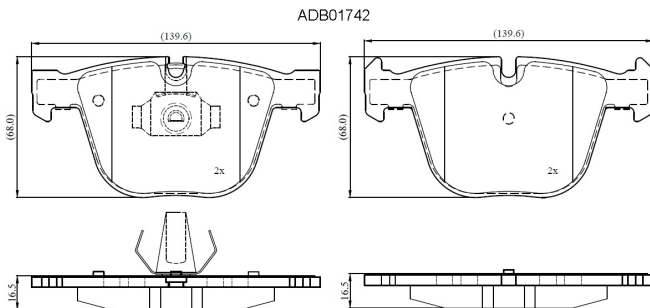

Make: BMW

Model: 530i, 530i Touring 535d

Part Number: ADB01742

Vehicle Manufacturing/Engine:

Specifications

Fitting Position	:	Rear
Model Date	:	01/07->
Or. Caliper	:	Ate
WVA	:	2,33,09,23,311
FMSI	:	
Length	:	139.7

Width	:	68.1
Thickness	:	16.6