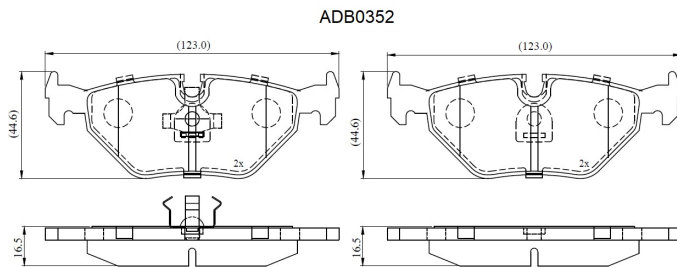

Make: BMW

Model: 530i, 530i V8 Touring

Part Number: ADB0352

Vehicle Manufacturing/Engine:

Specifications

| | | |
|-------------------------|---|-------------|
| Fitting Position | : | Rear |
| Model Date | : | 01/88-01/95 |
| Or. Caliper | : | Ate |
| WVA | : | 20996 |
| FMSI | : | |
| Length | : | 123 |
| Width | : | 44.6 |

Thickness

:

16.5