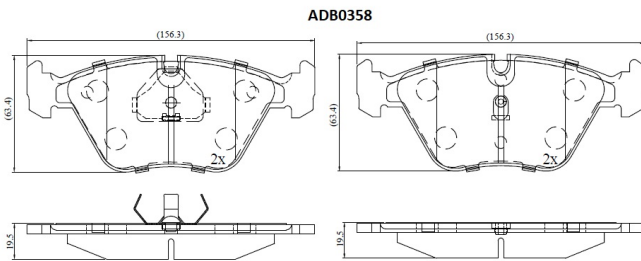

Make: BMW

Model: 530i, 530i V8 Touring

Part Number: ADB0358

Vehicle Manufacturing/Engine:

Specifications

Fitting Position	:	Front
Model Date	:	01/88-01/95
Or. Caliper	:	Ate
WVA	:	20968
FMSI	:	
Length	:	156.3
Width	:	63.4

Thickness

:

19.5