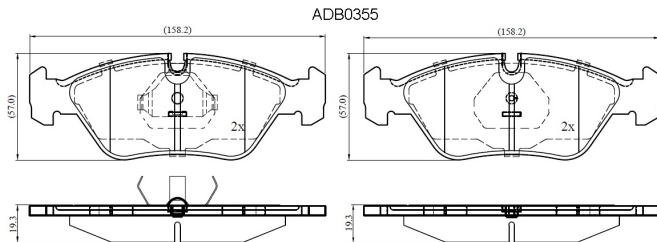

Make: BMW

Model: 535i

Part Number: ADB0355

Vehicle Manufacturing/Engine:

Specifications

Fitting Position	:	Front
Model Date	:	08/81-01/88
Or. Caliper	:	Ate
WVA	:	20629
FMSI	:	
Length	:	158.2
Width	:	57

Thickness : 19.3