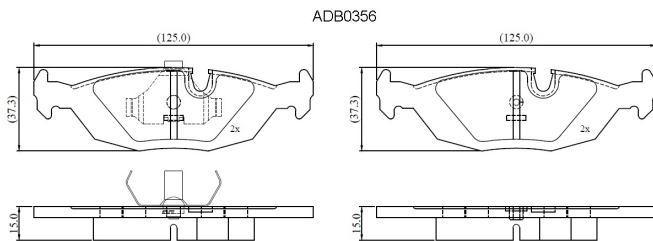

Make: BMW

Model: 535i

Part Number: ADB0356

Vehicle Manufacturing/Engine:

Specifications

Fitting Position	:	Rear
Model Date	:	08/81-01/88
Or. Caliper	:	Ate
WVA	:	20675
FMSI	:	
Length	:	125
Width	:	36.3

Thickness