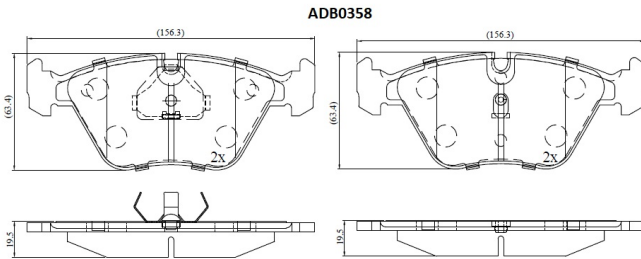

Make: BMW

Model: 535i

Part Number: ADB0358

Vehicle Manufacturing/Engine:

Specifications

Fitting Position	:	Front
Model Date	:	01/88-01/95
Or. Caliper	:	Ate
WVA	:	20968
FMSI	:	
Length	:	156.3
Width	:	63.4

Thickness

:

19.5