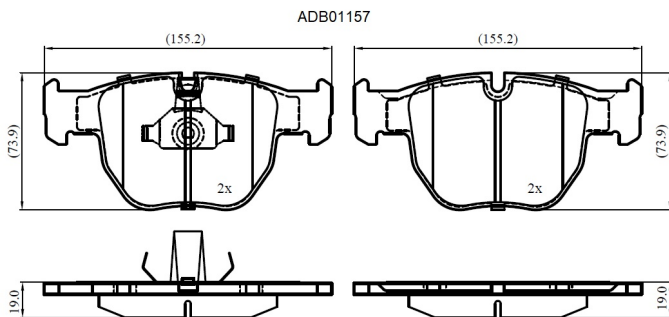

Make: BMW

Model: 535i

Part Number: ADB01157

Vehicle Manufacturing/Engine:

Specifications

Fitting Position	:	Front
Model Date	:	04/99->06/03
Or. Caliper	:	Ate
WVA	:	21486/21642
FMSI	:	
Length	:	155.2

Width	:	73.9
Thickness	:	19