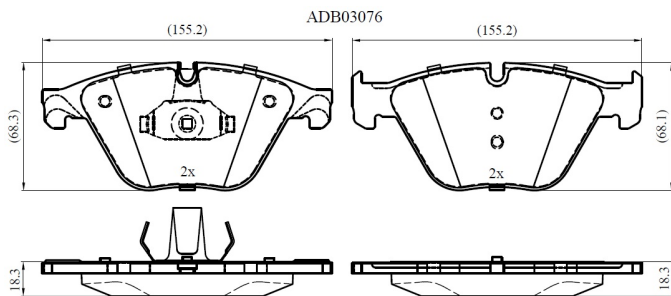

Make: BMW

Model: 6 Coupe

Part Number: ADB03076

Vehicle Manufacturing/Engine:

Specifications

Fitting Position	:	Front
Model Date	:	2011-2017
Or. Caliper	:	
WVA	:	24688
FMSI	:	
Length	:	155.2
Width	:	68.3/68.1

Thickness

:

18.3