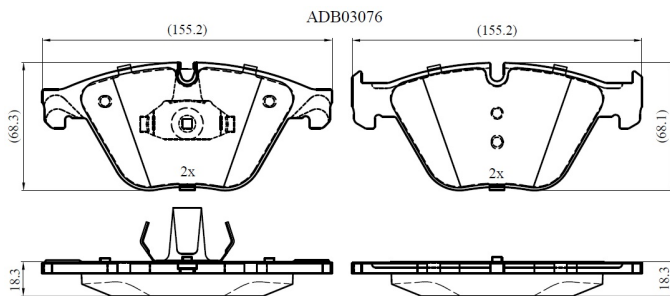

Make: BMW

Model: 6 Coupe

Part Number: ADB03076

Vehicle Manufacturing/Engine:

Specifications

Fitting Position	:	Front
Model Date	:	2013-2017
Or. Caliper	:	
WVA	:	24688
FMSI	:	
Length	:	155.2
Width	:	68.3/68.1

Thickness

:

18.3