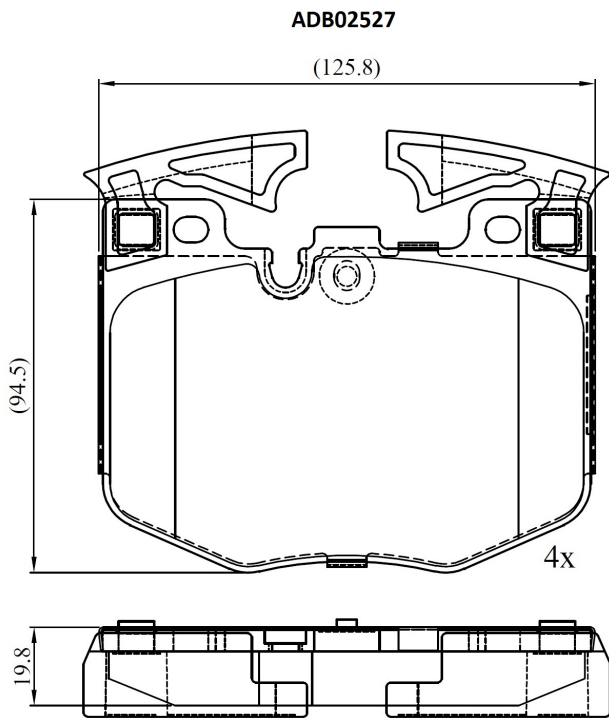

Make: BMW

Model: 6 Gran Turismo

Part Number: ADB02527

Vehicle Manufacturing/Engine:

Specifications

Fitting Position	:	Front
Model Date	:	2020-
Or. Caliper	:	
WVA	:	22425
FMSI	:	
Length	:	125.8
Width	:	94.8
Thickness	:	20