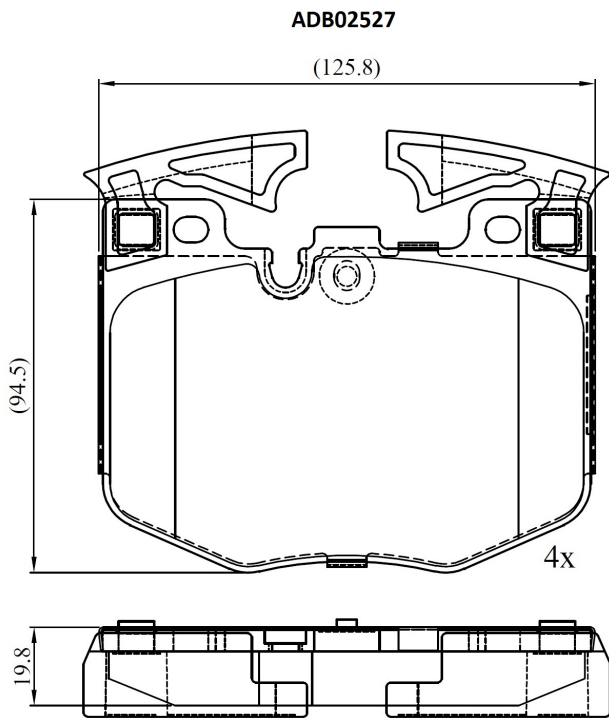

Make: BMW

Model: 6 Gran Turismo

Part Number: ADB02527

Vehicle Manufacturing/Engine:

Specifications

Fitting Position	:	Front
Model Date	:	2017-2020
Or. Caliper	:	
WVA	:	22425
FMSI	:	
Length	:	125.8
Width	:	94.8
Thickness	:	20