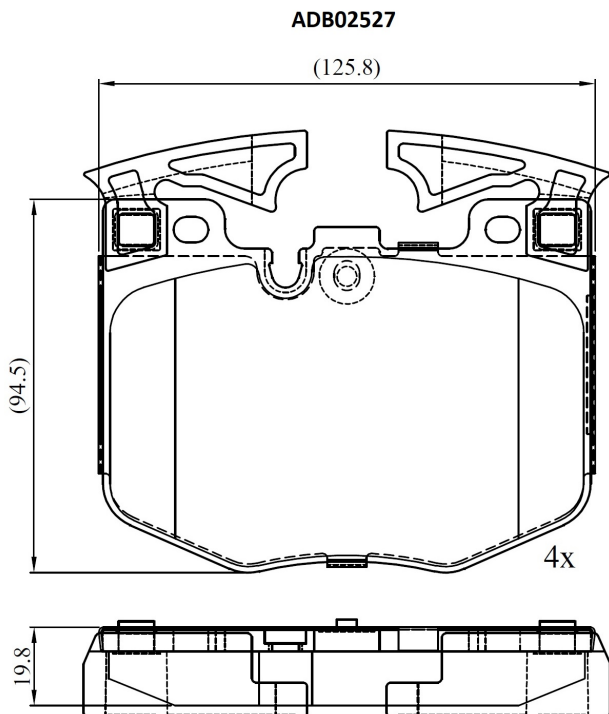

Make: BMW

Model: 6 Gran Turismo

Part Number: ADB02527

Vehicle Manufacturing/Engine:

Specifications

| | | |
|-------------------------|---|-----------|
| Fitting Position | : | Front |
| Model Date | : | 2017-2020 |
| Or. Caliper | : | |
| WVA | : | 22425 |
| FMSI | : | |
| Length | : | 125.8 |
| Width | : | 94.8 |
| Thickness | : | 20 |