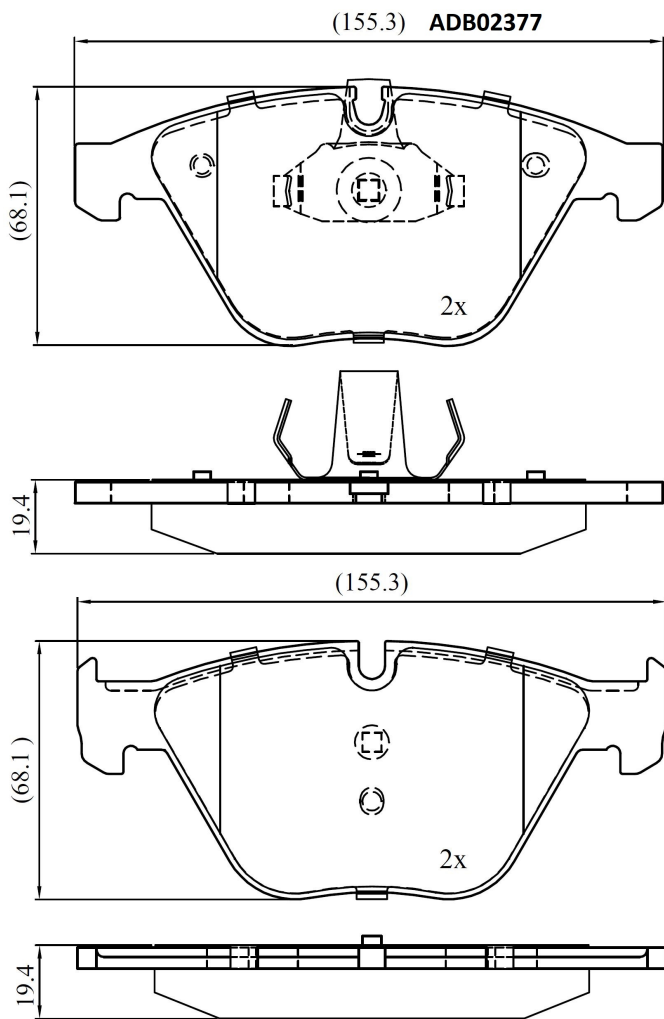

Make: BMW

Model: 6 Series

Part Number: ADB02377

Vehicle Manufacturing/Engine:

Specifications

Fitting Position	:	Front
Model Date	:	7/2007 - 7/2010
Or. Caliper	:	
WVA	:	23312, 23313
FMSI	:	
Length	:	155.3
Width	:	68.2
Thickness	:	19.4