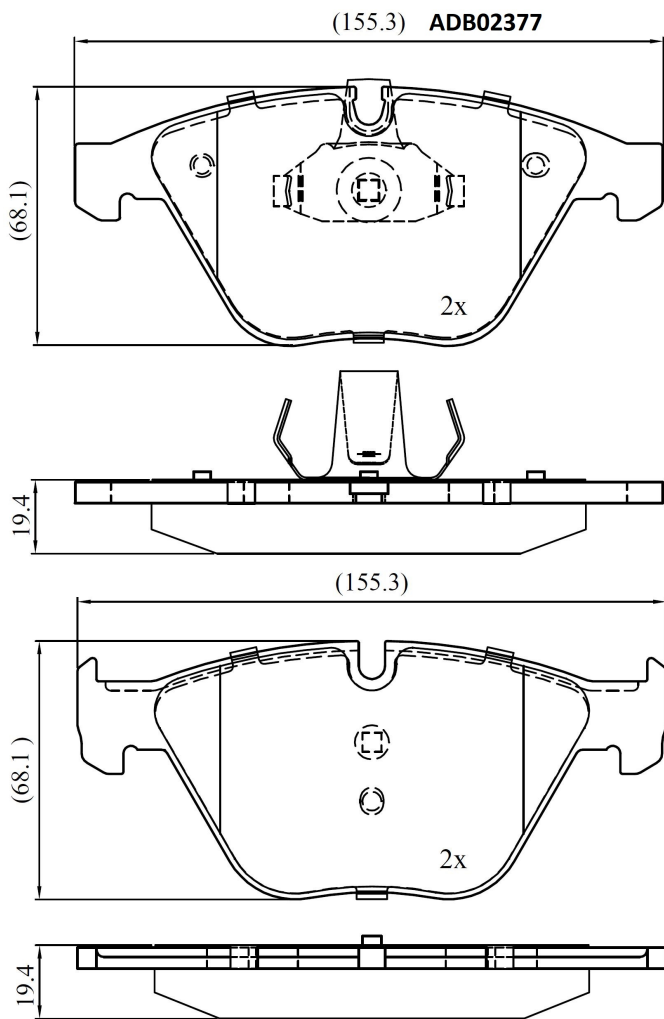

Make: BMW

Model: 6 Series

Part Number: ADB02377

Vehicle Manufacturing/Engine:

Specifications

Fitting Position	:	Front
Model Date	:	2/2004 - 7/2007
Or. Caliper	:	
WVA	:	23312, 23313
FMSI	:	
Length	:	155.3
Width	:	68.2
Thickness	:	19.4