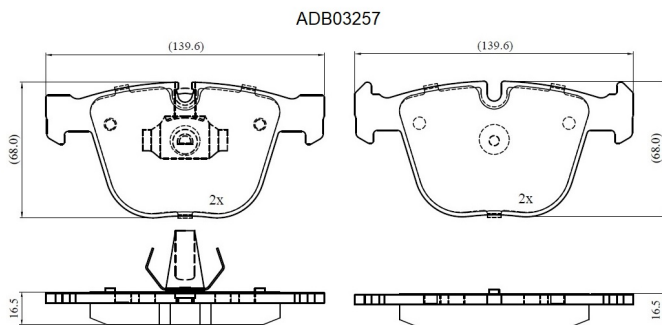

Make: BMW

Model: 6

Part Number: ADB03257

Vehicle Manufacturing/Engine:

Specifications

Fitting Position	:	Rear
Model Date	:	2005-2010
Or. Caliper	:	
WVA	:	23730
FMSI	:	
Length	:	139.6

Width	:	68
Thickness	:	16.5