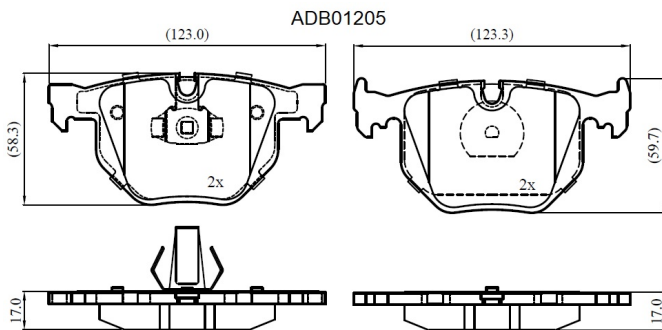

Make: BMW

Model: 7 Series

Part Number: ADB01205

Vehicle Manufacturing/Engine:

Specifications

Fitting Position	:	Rear
Model Date	:	01->
Or. Caliper	:	
WVA	:	21282
FMSI	:	
Length	:	123

Width	:	58.30/59.70
Thickness	:	17