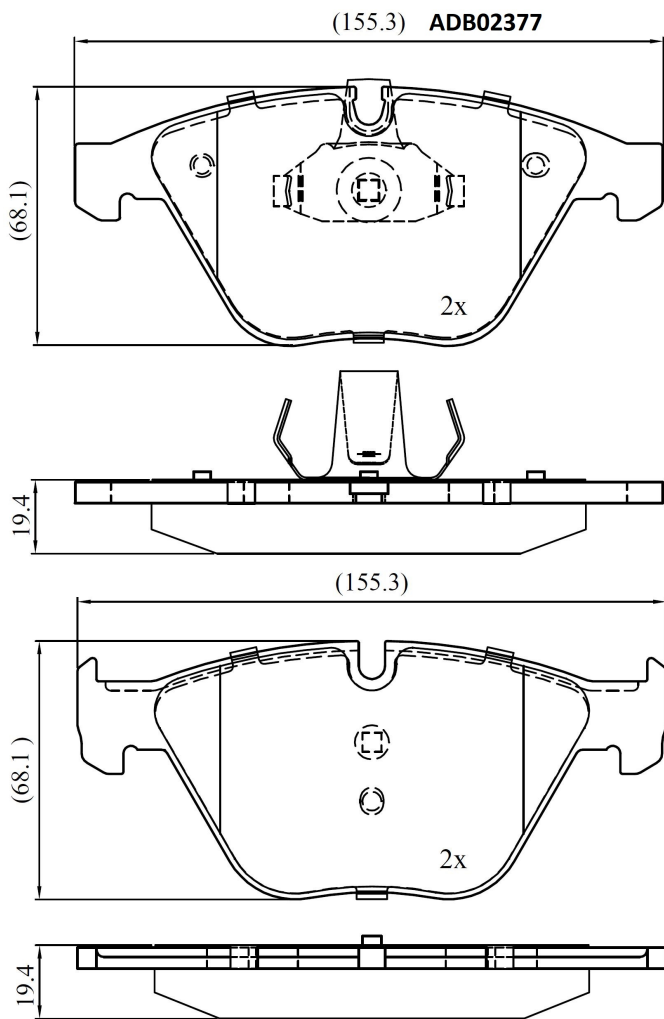

Make: BMW

Model: 7 Series

Part Number: ADB02377

Vehicle Manufacturing/Engine:

Specifications

Fitting Position	:	Front
Model Date	:	7/2005 - 8/2010
Or. Caliper	:	
WVA	:	23312, 23313
FMSI	:	
Length	:	155.3
Width	:	68.2
Thickness	:	19.4