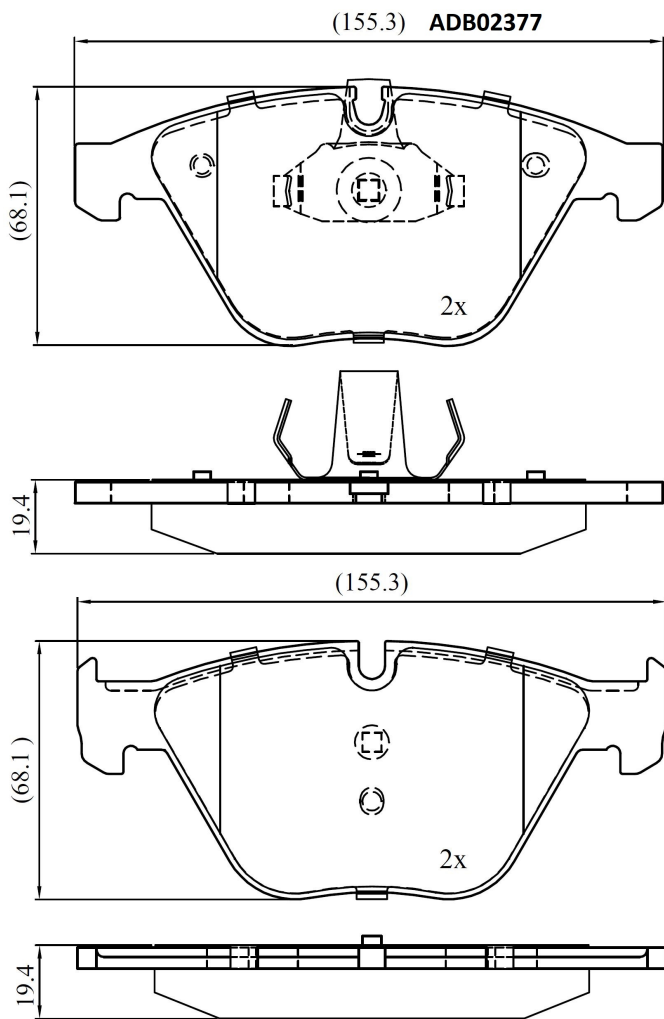

Make: BMW

Model: 7 Series

Part Number: ADB02377

Vehicle Manufacturing/Engine:

Specifications

Fitting Position	:	Front
Model Date	:	7/2005 - 7/2008
Or. Caliper	:	
WVA	:	23312, 23313
FMSI	:	
Length	:	155.3
Width	:	68.2
Thickness	:	19.4