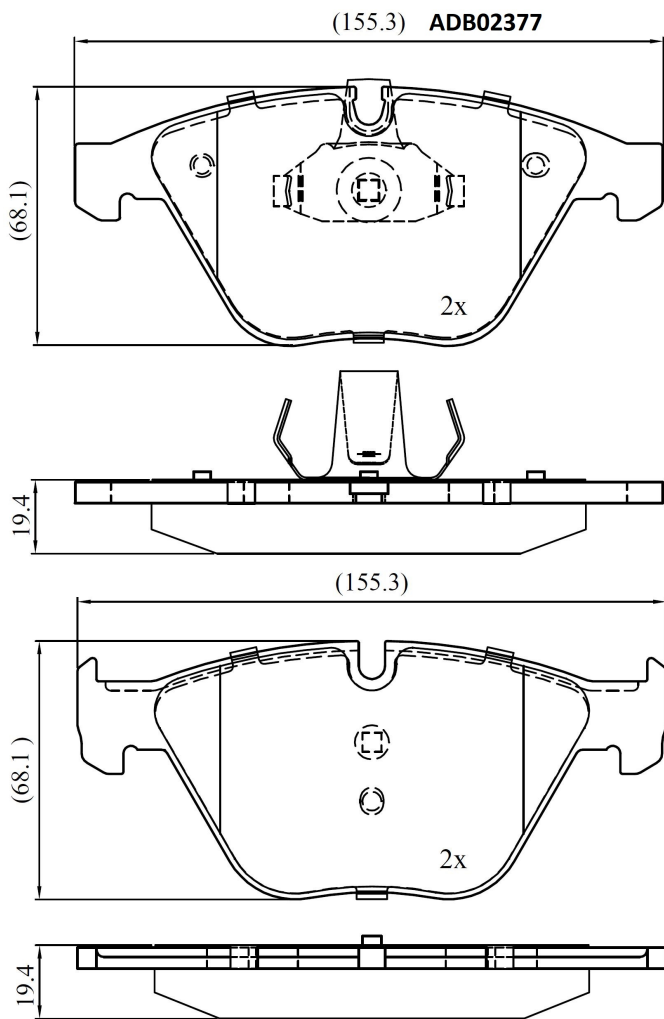

Make: BMW

Model: 7 Series

Part Number: ADB02377

Vehicle Manufacturing/Engine:

Specifications

Fitting Position	:	Front
Model Date	:	10/2002 - 2/2005
Or. Caliper	:	
WVA	:	23312, 23313
FMSI	:	
Length	:	155.3
Width	:	68.2
Thickness	:	19.4